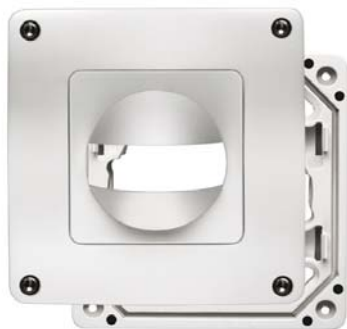

Order description
Cover IP 44 white

Order number
EM10055157

EAN code
4015120055157

Dimensions in mm